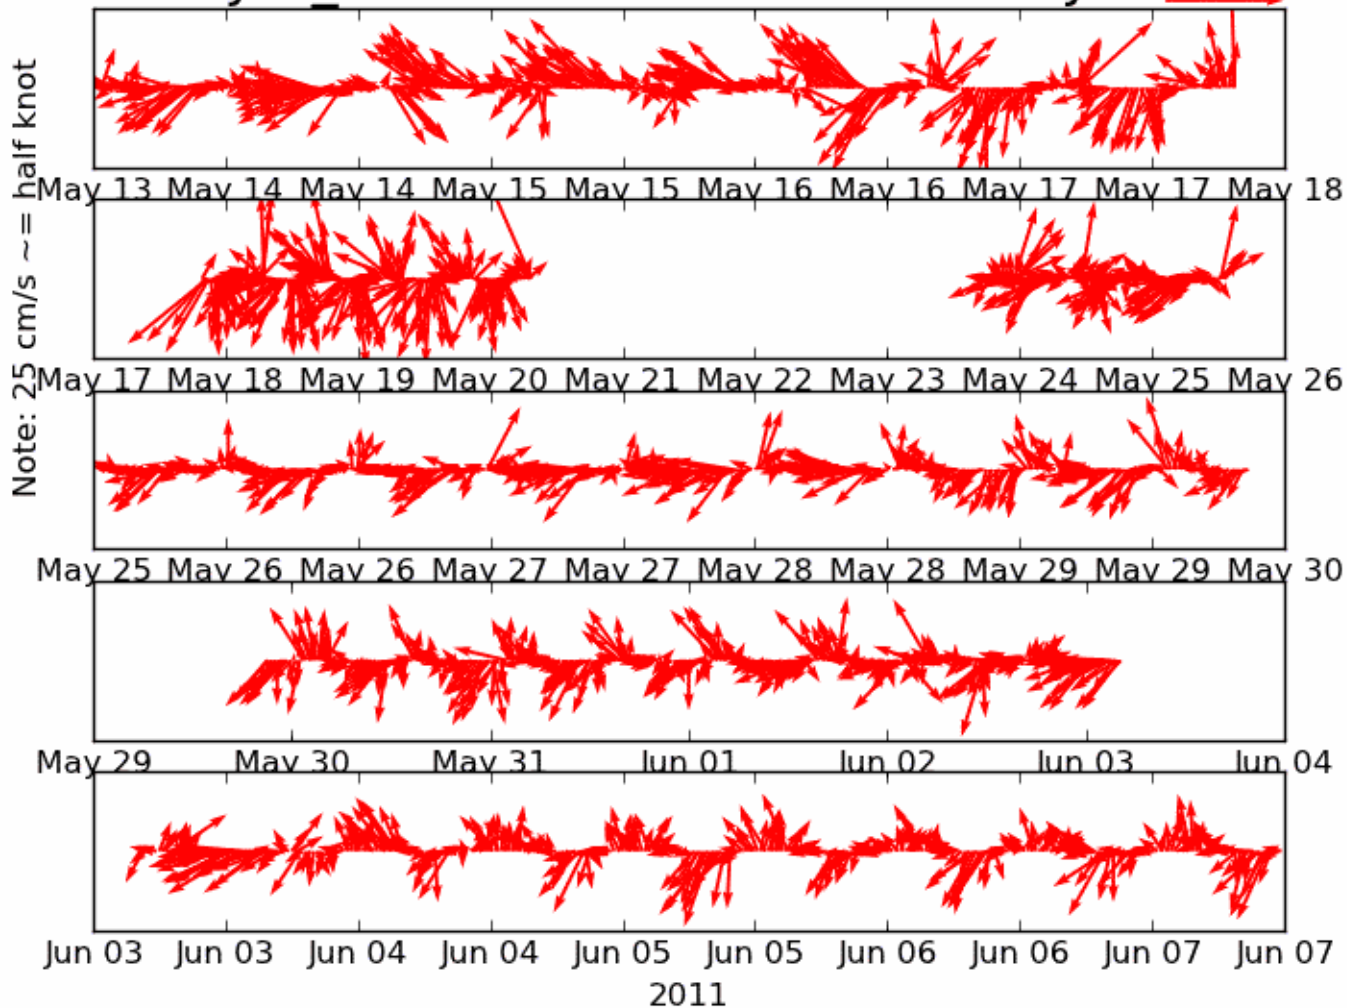

# Jon\_Carter in 25.0 fathoms at CJ01 36cm/s

# Jon\_Carter in 25.0 fathoms at CJ01 29cm/s