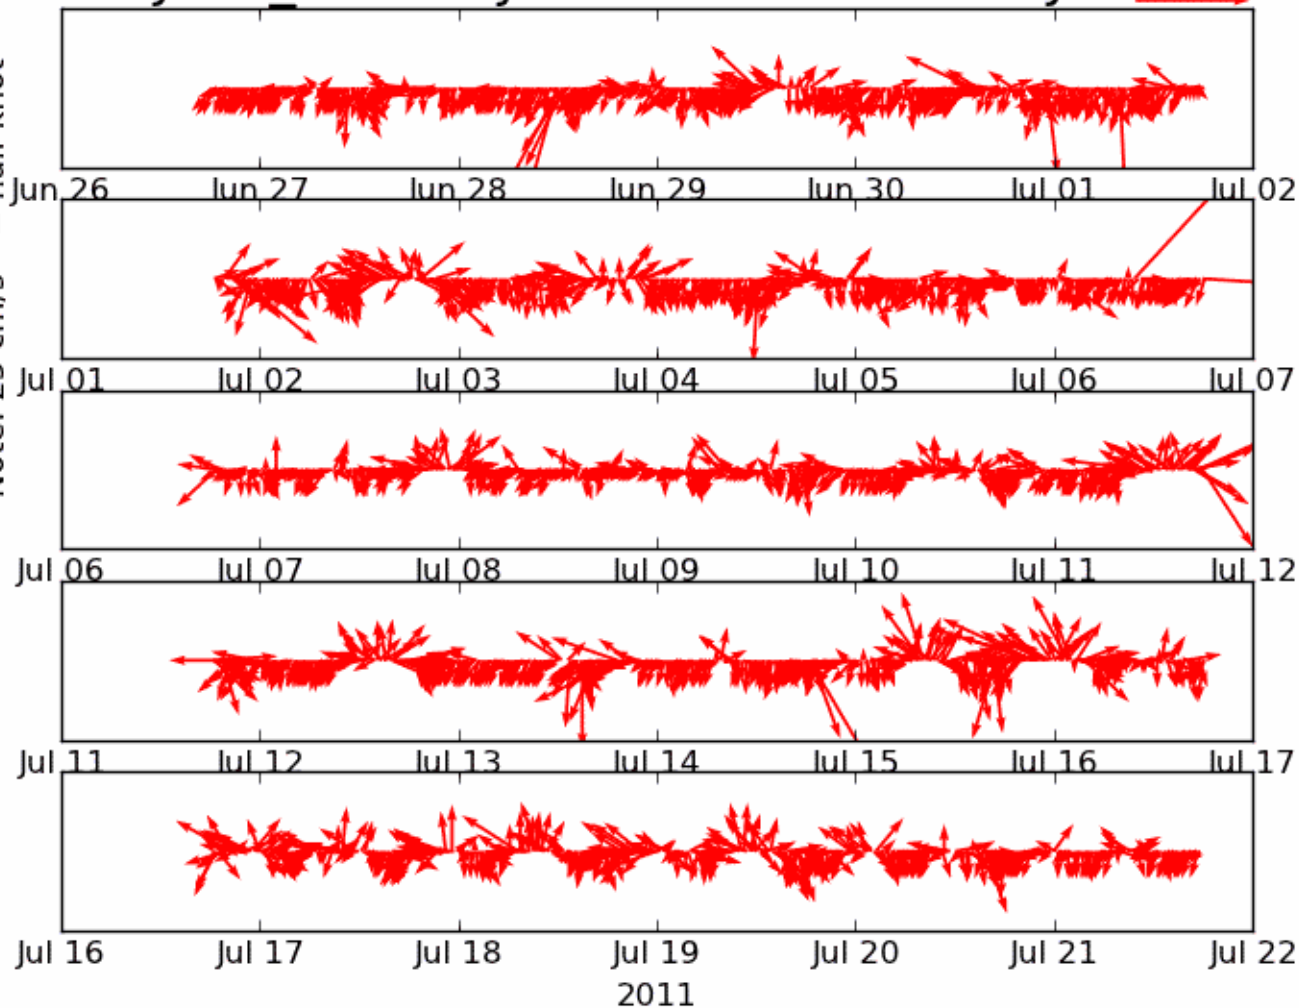

John Peabody in 83.0 fathoms at JP19 0.2 cm/s

John_Peabody in 83.0 fathoms at JP19

Note: 25 cm/s \approx half knot

John_Peabody in 83.0 fathoms at JP19