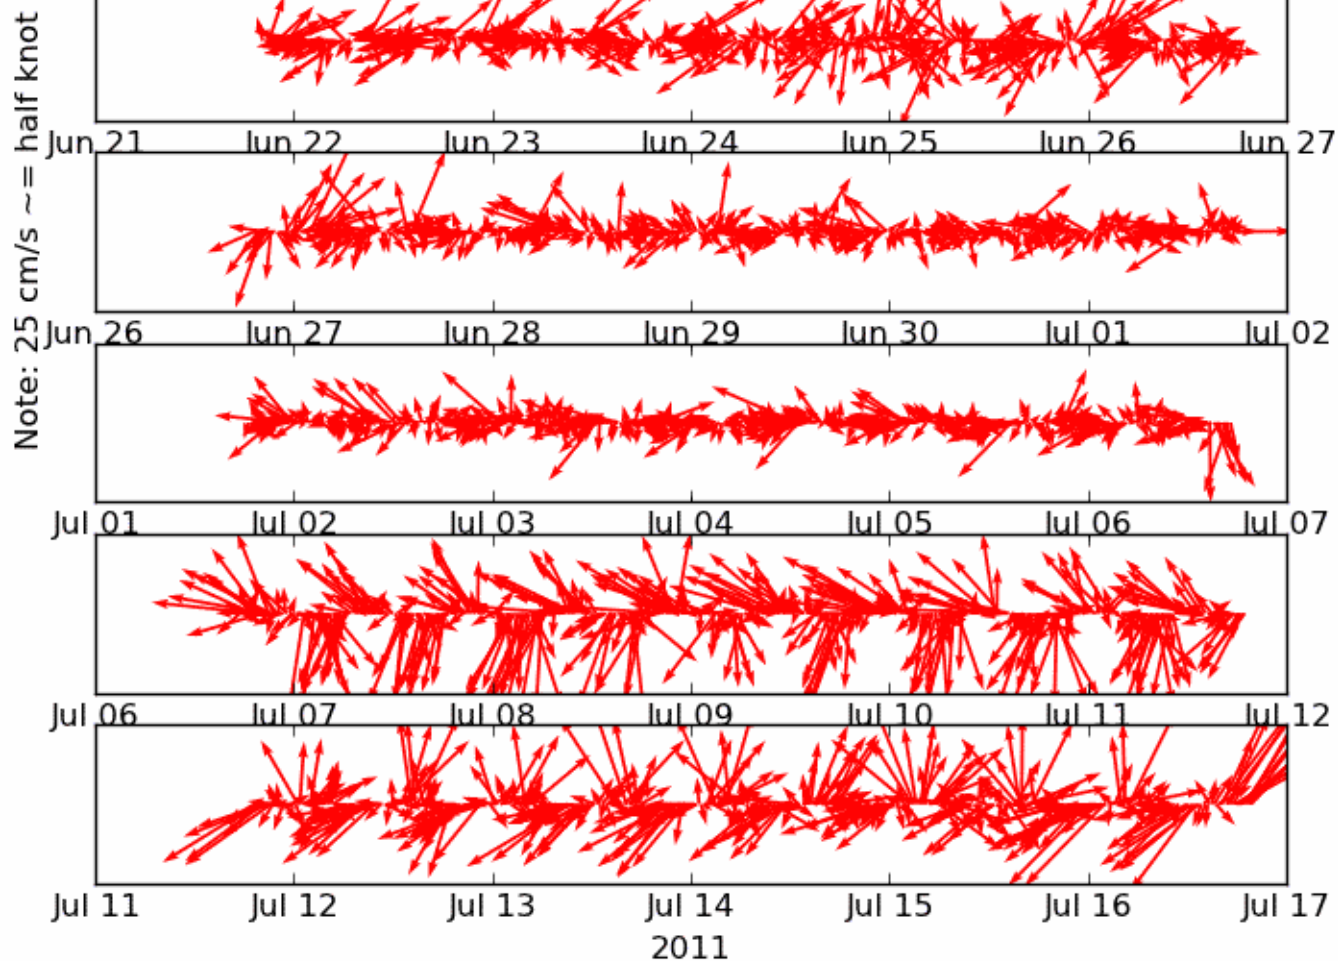

Dick Carver in 8.0 fathoms at DC01 ^{39cm/s}

Dick Carver in 8.0 fathoms at DC01 ^{37cm/s}

Dick Carver in 8.0 fathoms at DC01 ^{34cm/s}

Dick Carver in 8.0 fathoms at DC01 ^{38cm/s}

Note: 25 cm/s \approx half knot

Dick Carver in 8.0 fathoms at DC01 ^{39cm/s}

Dick Carver in 8.0 fathoms at DC01 ^{33cm/s}

Dick Carver in 8.0 fathoms at DC01 ^{38cm/s}