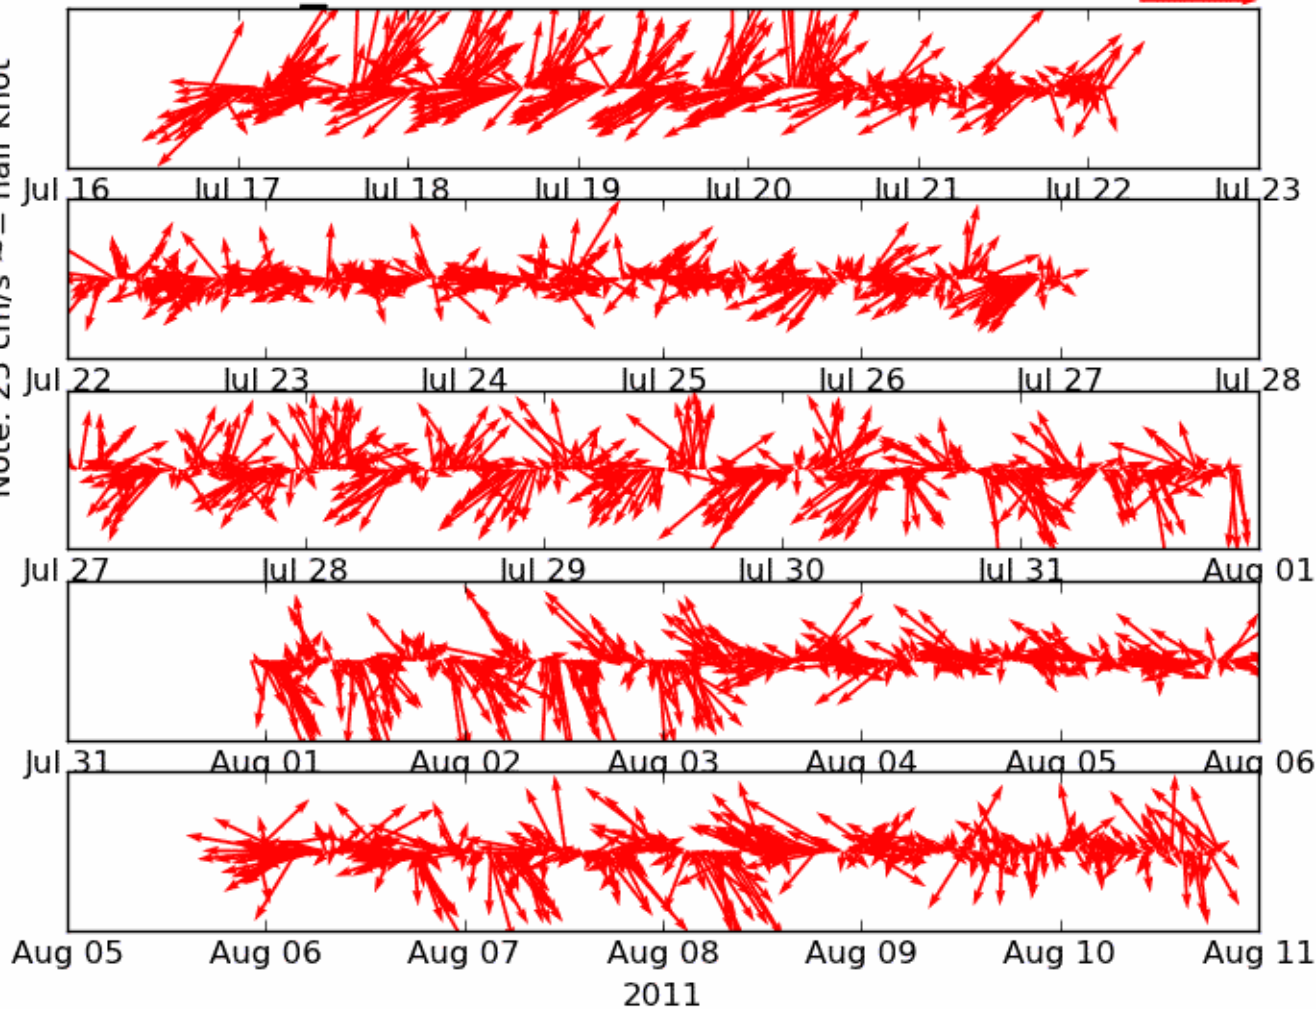

Dick Carver in 8.0 fathoms at DC01 ^{39cm/s}

Dick Carver in 8.0 fathoms at DC01 ^{37cm/s}

Dick Carver in 8.0 fathoms at DC01 ^{34cm/s}

Dick Carver in 8.0 fathoms at DC01 ^{38cm/s}

Note: 25 cm/s \approx half knot

Dick Carver in 8.0 fathoms at DC01 ^{39cm/s}

Dick Carver in 8.0 fathoms at DC01 ^{33cm/s}

Dick Carver in 8.0 fathoms at DC01 ^{38cm/s}