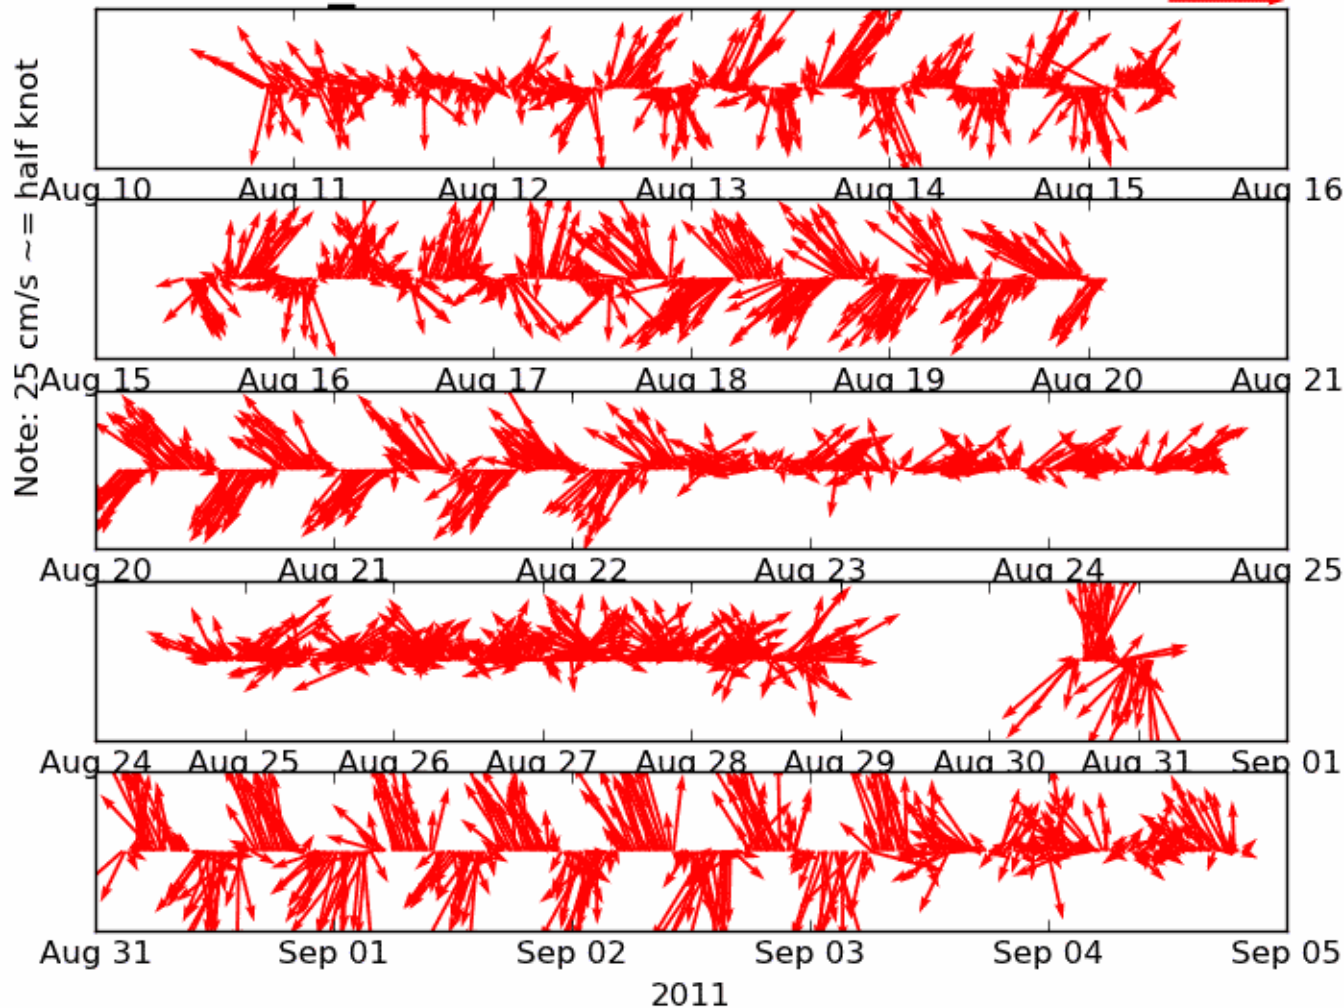

Dick Carver in 8.0 fathoms at DC01 ^{39cm/s}

Dick Carver in 8.0 fathoms at DC01 ^{37cm/s}

Dick Carver in 8.0 fathoms at DC01 ^{34cm/s}

Dick Carver in 8.0 fathoms at DC01 ^{38cm/s}

Note: 25 cm/s \approx half knot

Dick Carver in 8.0 fathoms at DC01 ^{39cm/s}

Dick Carver in 8.0 fathoms at DC01 ^{33cm/s}

Dick Carver in 8.0 fathoms at DC01 ^{38cm/s}