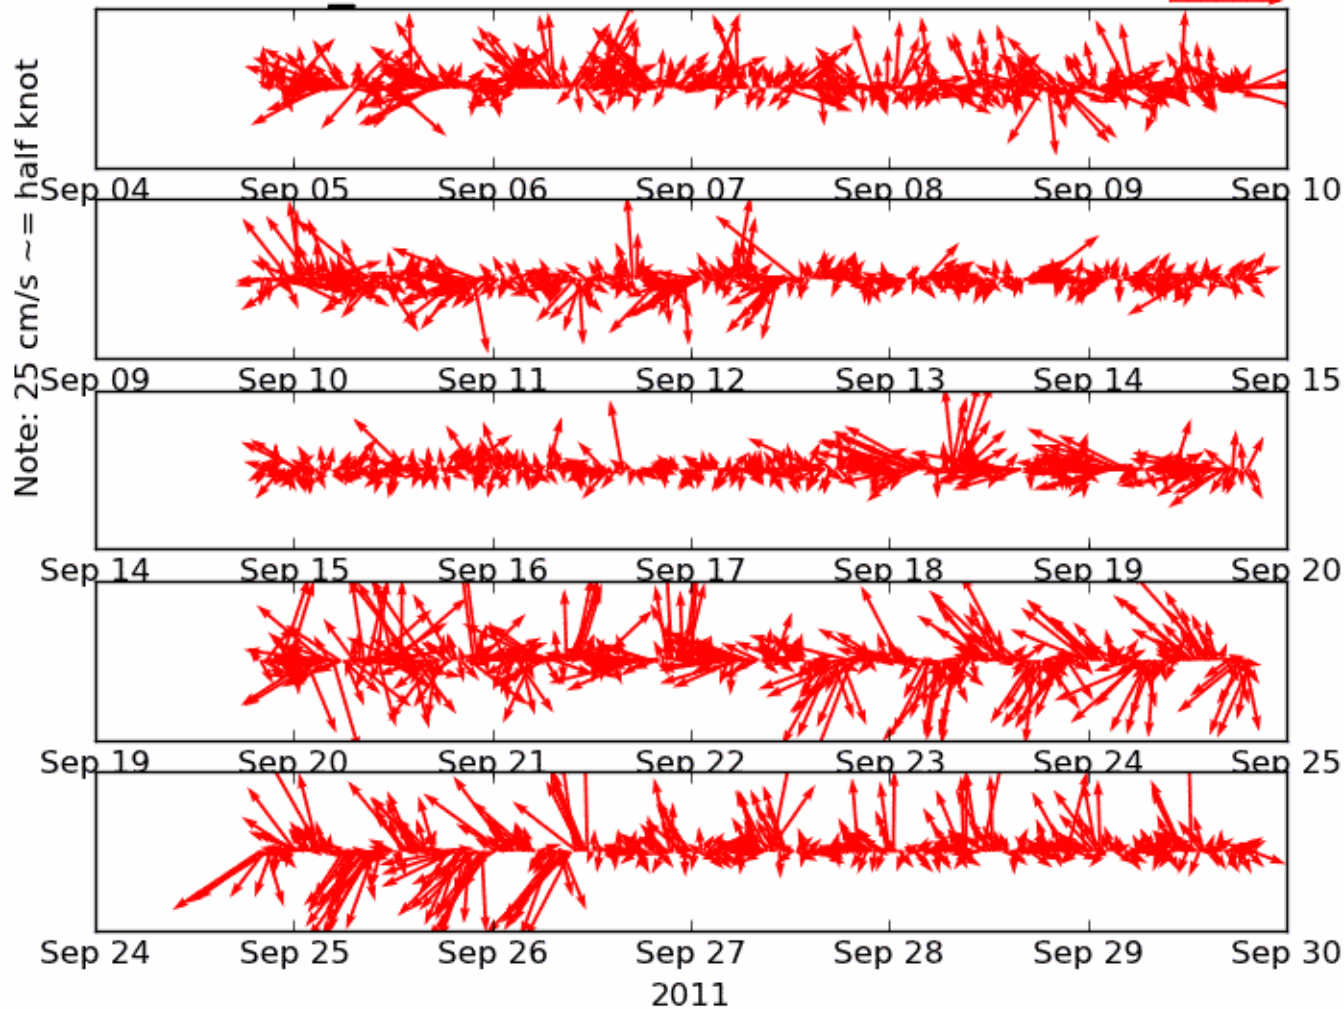

Dick Carver in 8.0 fathoms at DC01 ^{39cm/s}

Dick Carver in 8.0 fathoms at DC01 ^{37cm/s}

Dick Carver in 8.0 fathoms at DC01 ^{34cm/s}

Dick Carver in 8.0 fathoms at DC01 ^{38cm/s}

Note: 25 cm/s \approx half knot

Dick Carver in 8.0 fathoms at DC01 ^{39cm/s}

Dick Carver in 8.0 fathoms at DC01 ^{33cm/s}

Dick Carver in 8.0 fathoms at DC01 ^{38cm/s}