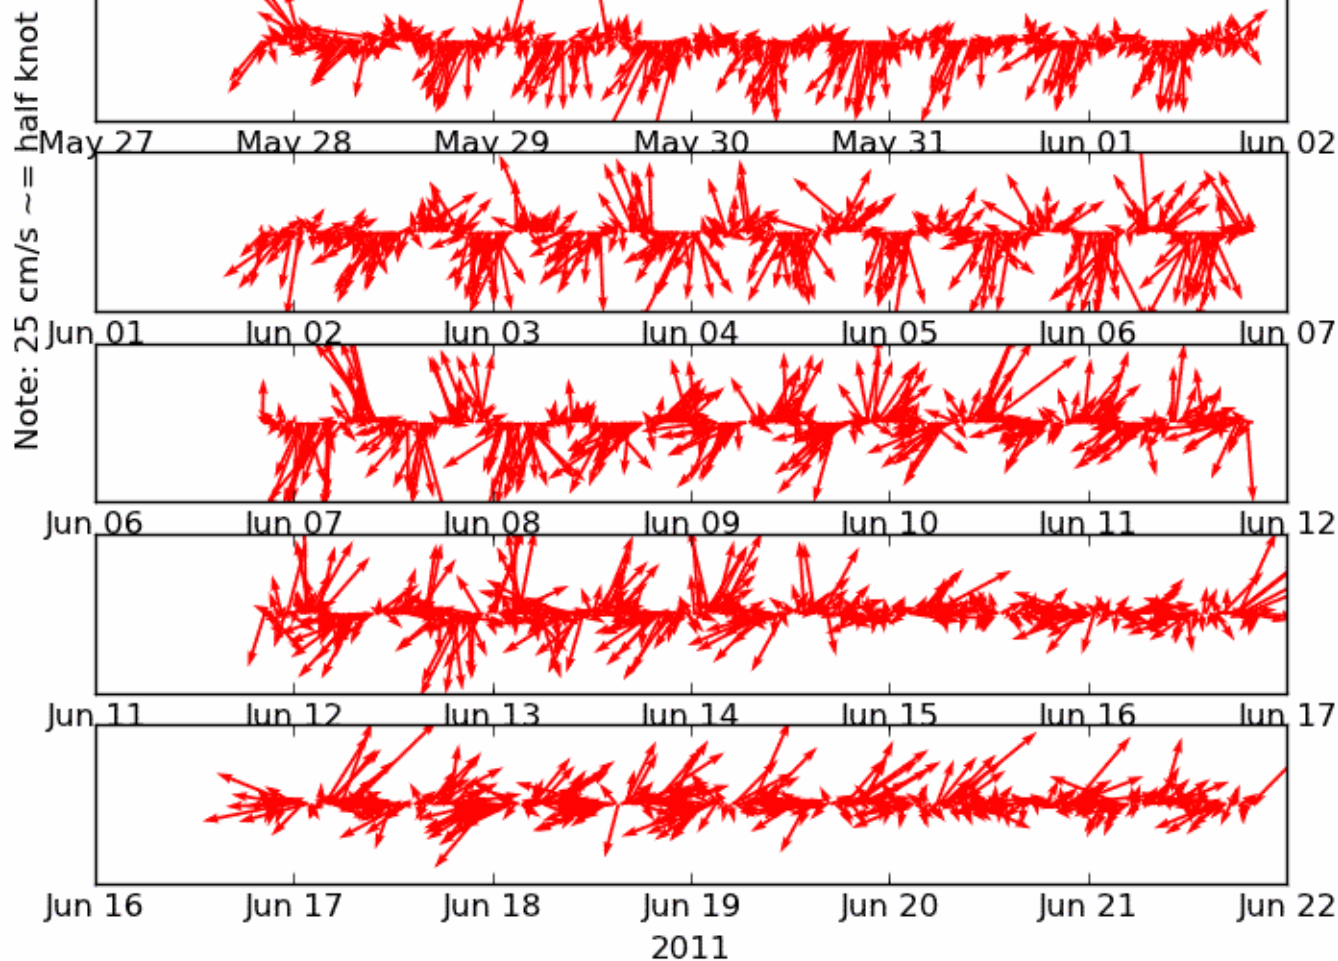

Dick Carver in 8.0 fathoms at DC01 ^{39cm/s}

Dick Carver in 8.0 fathoms at DC01 ^{37cm/s}

Dick Carver in 8.0 fathoms at DC01 ^{34cm/s}

Dick Carver in 8.0 fathoms at DC01 ^{38cm/s}

Note: 25 cm/s \approx half knot

Dick Carver in 8.0 fathoms at DC01 ^{39cm/s}

Dick Carver in 8.0 fathoms at DC01 ^{33cm/s}

Dick Carver in 8.0 fathoms at DC01 ^{38cm/s}