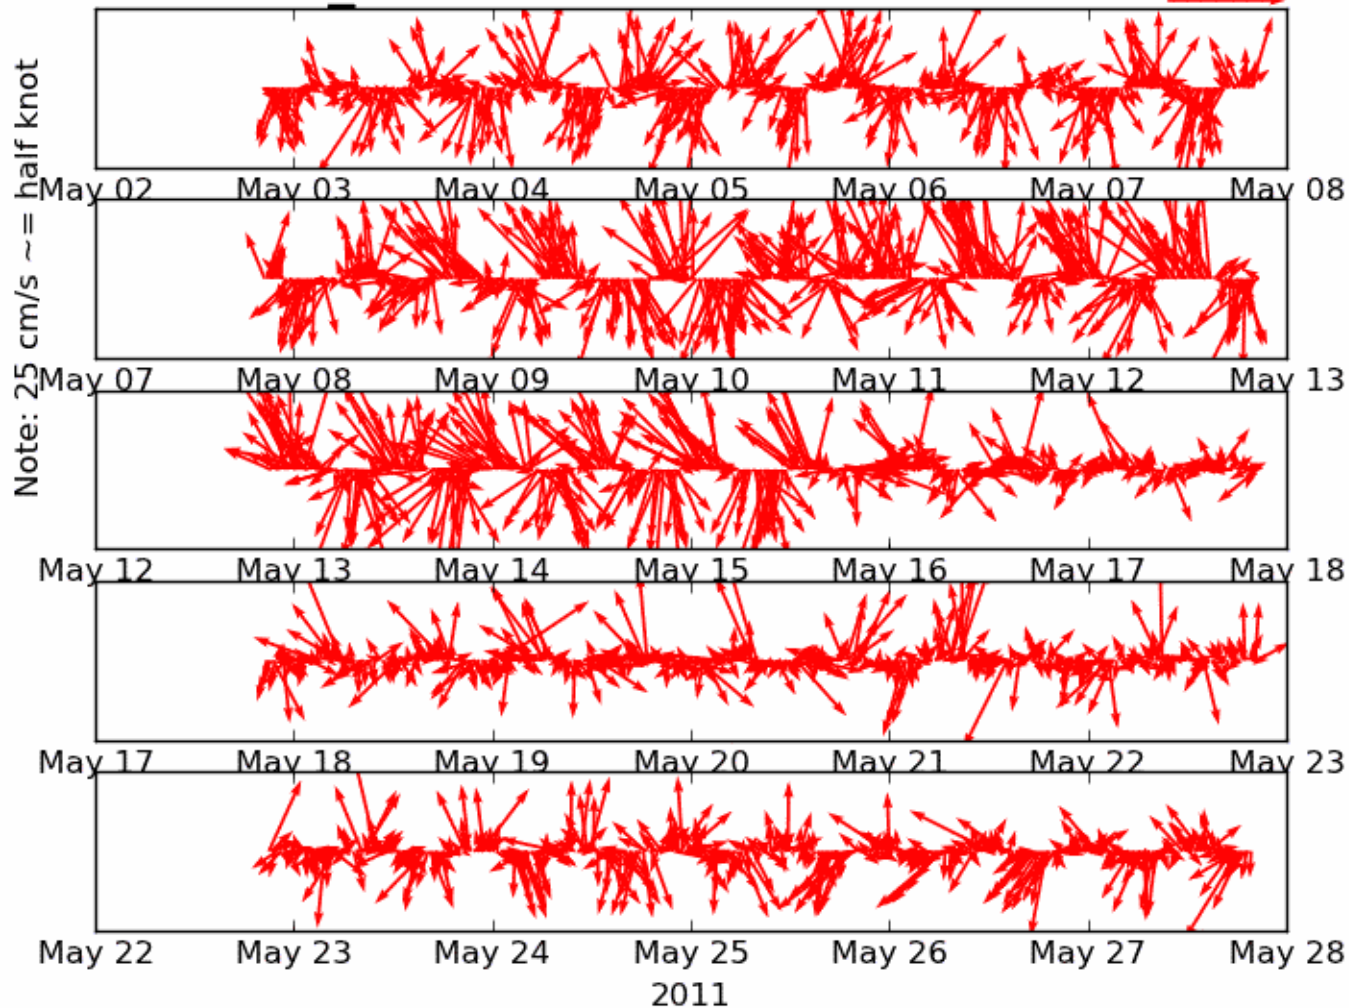

Dick Carver in 8.0 fathoms at DC01 ^{39cm/s}

Dick Carver in 8.0 fathoms at DC01 ^{37cm/s}

Dick Carver in 8.0 fathoms at DC01 ^{34cm/s}

Dick Carver in 8.0 fathoms at DC01 ^{38cm/s}

Note: 25 cm/s \approx half knot

Dick Carver in 8.0 fathoms at DC01 ^{39cm/s}

Dick Carver in 8.0 fathoms at DC01 ^{33cm/s}

Dick Carver in 8.0 fathoms at DC01 ^{38cm/s}